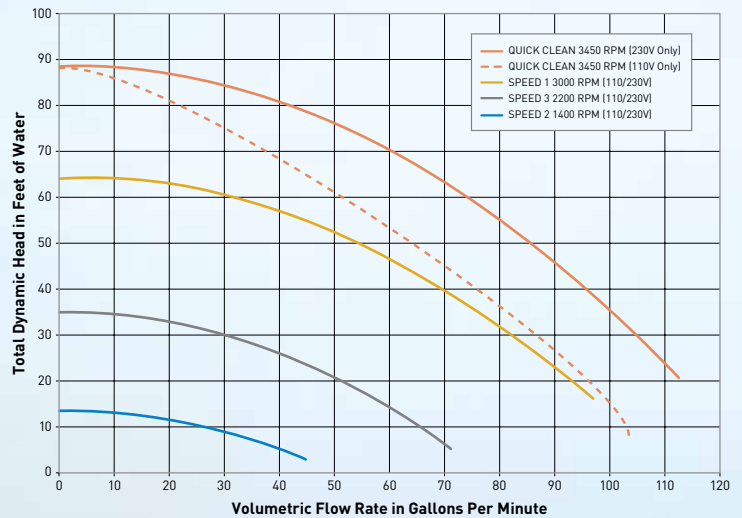

Find out why SuperFlo® VS pumps are the smart upgrade for everyday pools.

Learn more from your Pentair dealer or visit pentairpool.com/SuperFlo.

AN ECO SELECT® BRAND PRODUCT

The SuperFlo VS pump has earned the Eco Select brand distinction as one of the "greenest" and most efficient choices from Pentair. Eco Select products are designed to help you save energy, conserve water, eliminate or reduce noise, or otherwise contribute to a more environmentally responsible equipment system.

ENERGY STAR® Certified SuperFlo VS pumps from Pentair meet strict energy-efficiency criteria set by the U.S. Environmental Protection Agency and the U.S. Department of Energy. These pumps save money, reduce energy use and protect the environment.

PERFORMANCE CURVES

1620 HAWKINS AVE, SANFORD, NC 27330 800.831.7133 WWW.PENTAIRPOOL.COM

All Pentair trademarks and logos are owned by Pentair or one of its global affiliates. SuperFlo® and Eco Select® are registered trademarks of Pentair Water Pool and Spa, Inc. and/or its affiliated companies in the United States and/or other countries. Hayward® and Super Pump® are registered trademarks of Hayward Industries, Inc. Because we are continuously improving our products and services, Pentair reserves the right to change specifications without prior notice. Pentair is an equal opportunity employer.

pumps • filters • heaters • heat pumps • automation • lighting • cleaners • sanitizers • water features • maintenance products