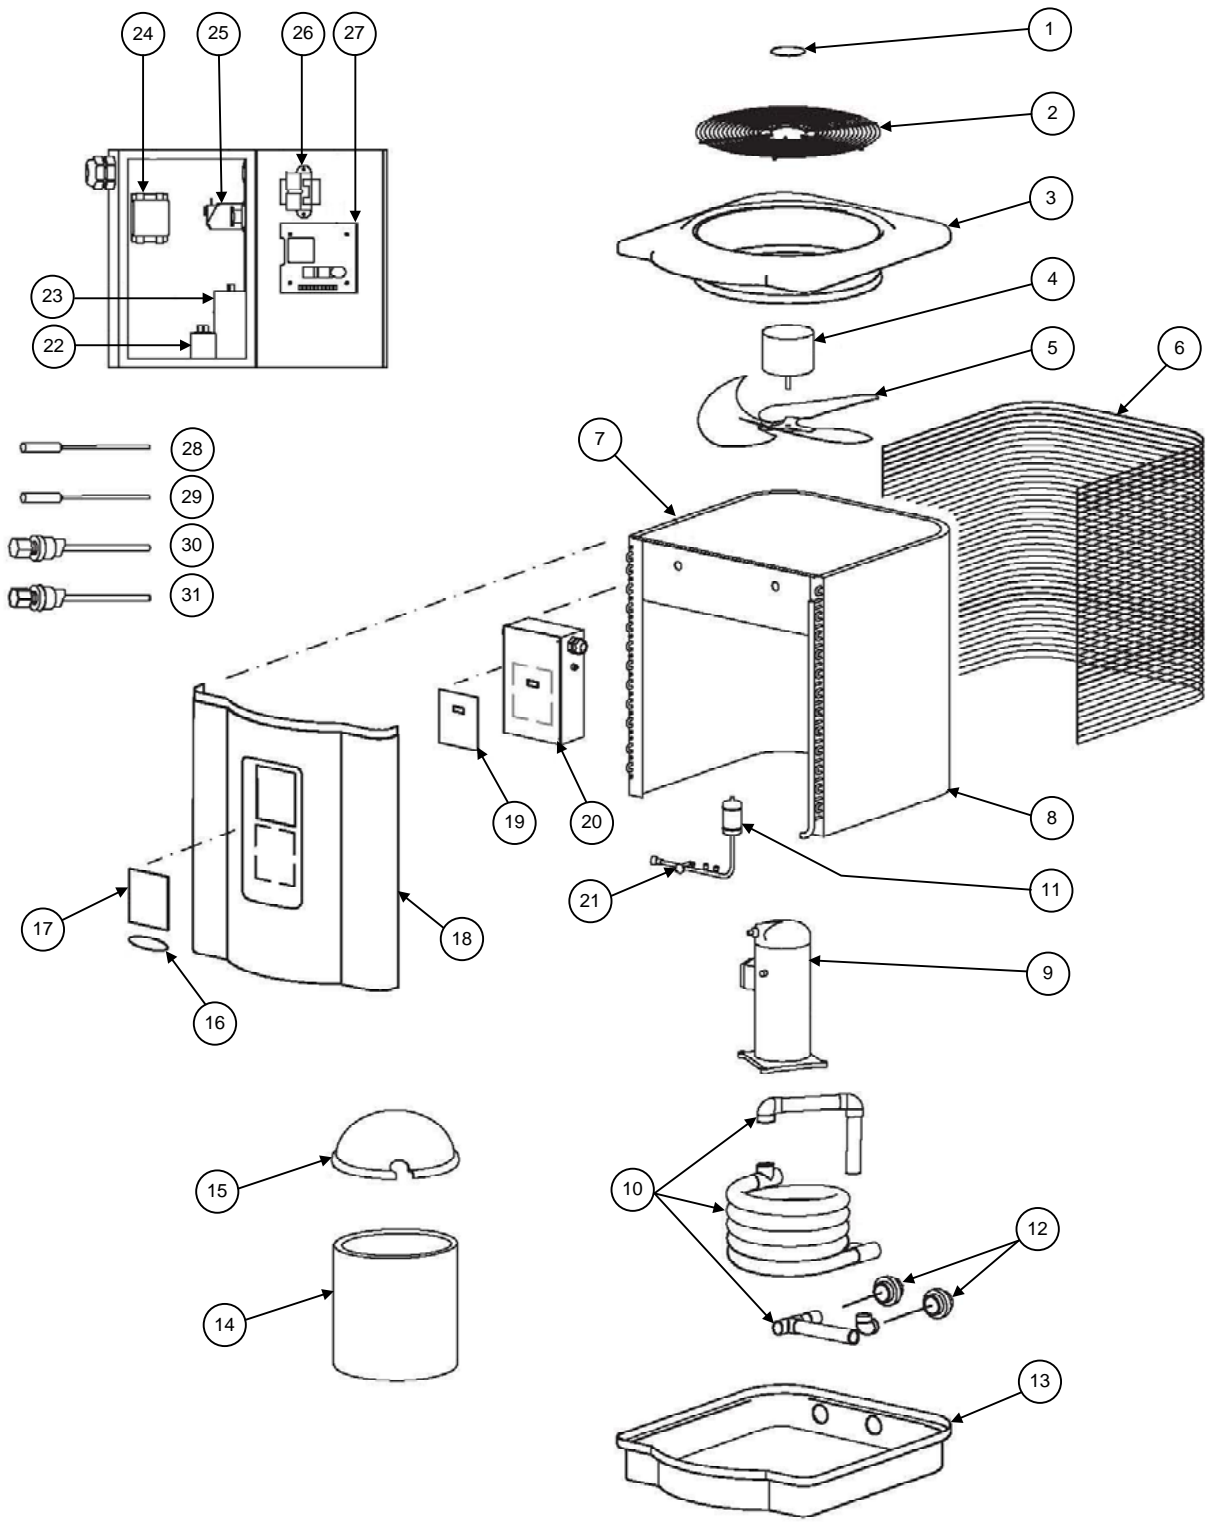

SUMMIT TITANIUM MODELS

SUMMIT HEAT PUMP PARTS

Part Description	EnergyTherm by Hayward			Summit By Hayward				
	HET80BT	HET110BT	HET125BT	SUM25T	SUM3T	SUM4T	SUM5T	SUM7T
3 FAN TOP		SMX309077021				SMX309077011		
18 SIDE PANEL		SMX309099023		SMX309077013		SMX309099013		SMX309099015
24 CONTACTOR		HPX1985				HPX1985		
27 CONTROL BOARD ASSEMBLY		SMX306000016				SMX306000016		
25 WATER PRESSURE SWITCH		HPX2181				HPX2181		
26 TRANSFORMER		SMX306000004				SMX306000004		
23 COMPRESSOR CAPACITOR	SMX306000028	SMX306170001	SMX306170001	SMX306055004	SMX306040001	SMX306170001	SMX306040001	SMX306170001
7 BENT COIL with GUARD	SMX305099001	SMX305099003	SMX305099004	SMX305077001		SMX305099001	SMX305099003	SMX305099004
9 COMPRESSOR	SMX301140003	SMX301150001	HPX11023911	SMX301130002	SMX301130003	SMX301140003	SMX301150001	HPX11023911
10 CONDENSER	SMX24024804	SMX24024509	SMX24024510	SMX24024511		SMX24024804	SMX24024509	SMX24024510
4 FAN MOTOR	SMX303088001	SMX300055036			SMX303088001			SMX300055036
2 FAN GUARD		SMX305000004				SMX305000004		
14 ISOLATION KIT		SMX304077002				SMX304077002		
15 ACOUSTICAP		SMX309000011				SMX309000011		
21 TXV ASSEMBLY	SMX305050001	SMX305055001	SMX305099006	SMX305077002	SMX305040001	SMX305050001	SMX305055001	SMX305099006
29 WATER SENSOR		SMX306000024				SMX306000024		
COMPRESSOR ELECT. PLUG(NS)		SMX306000042				SMX306066002		
22 FAN RUN CAPACITOR	SMX306088001	SMX306050001			SMX306088001			SMX306050001
28 DEFROST (COIL) SENSOR		SMX306000023				SMX306000023		
5 FAN BLADE		SMX303200001			SMX303140002			SMX303140003
30 LP SWITCH		SMX306000001				SMX306000001		
31 HP SWITCH		SMX306000002				SMX306000002		
11 FILTER DRIER	SMX300055034	SMX300060001			SMX300055034			SMX300060001
12 COUPLING		SMX300055073				SMX300055073		
PANEL LOCK BOX (NS)		SMX308000034				SMX308000034		